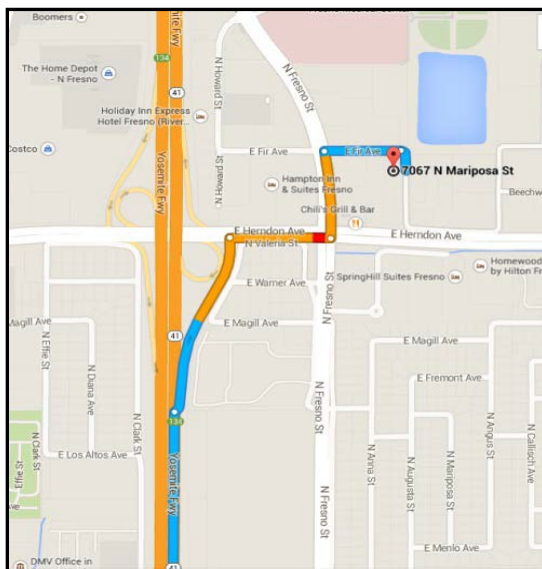

# SPB Fresno Hearing Location Map and Directions:

**7067 N. Mariposa Street, Suite 103  
Fresno, California 93720**

## Directions – Highway 99 North from Bakersfield

- Take CA-99 North
- Take exit onto CA-41 North toward Yosemite
- Take the Herndon Avenue exit
- Turn right onto East Herndon Avenue
- Take 1st left onto North Fresno Street
- Take 3rd right onto East Fir Avenue
- Turn right onto North Mariposa Street
- Your destination will be on the right

## Directions – Highway 99 South from Sacramento

- Take CA-99 South
- Take North Golden State Boulevard exit toward Herndon Avenue
- Merge onto North Golden State Blvd./North Motel Drive
  - ◆ Continue on North Golden State Boulevard
- Turn left on West Herndon Avenue
- Turn left onto North Fresno Street
- Take 3rd right onto East Fir Avenue
- Turn right onto North Mariposa Street
- Your destination will be on the right

## Map of Golden State Blvd. Exit from CA-99 South